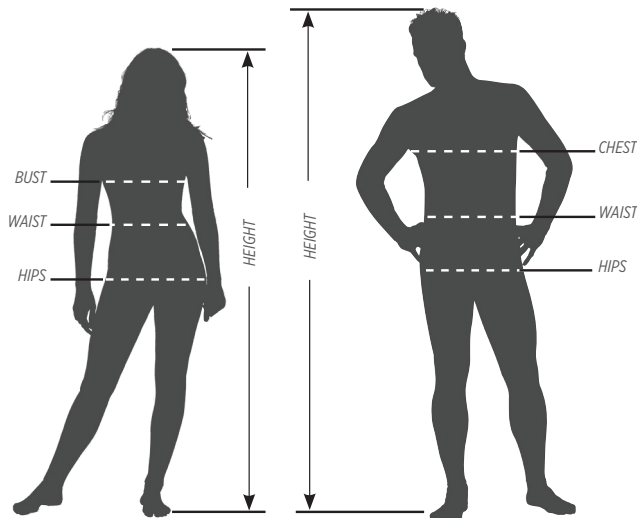

The unique characteristics of the nylon weave combined with the super lightweight neoprene rubber allows our Quantum Stretch suits extraordinary flexibility and stretch capabilities.

Standard neoprene wetsuits stretch one way but not the other. This is a limitation of the laminated nylon material necessary to construct a durable wetsuit. Through years of research and engineering, our neoprene experts have developed a four-way stretch nylon weave capable of withstanding the harsh elements of diving. The closely guarded, unique lamination process and a strategically designed pattern matched with lightweight, limestone based neoprene is the science behind AKONA Quantum Stretch wetsuits. The most comfortable and best fitting wetsuits in their class.

FOR THE RIGHT FIT

Use these helpful charts and information to find your size or visit us online at AKONA.com

CHEST/BUST For chest, measure just under arms and across shoulder blades, holding tape firm and level. For bust, measure at the fullest point of the bust.

WAIST Measure around your natural waistline. If between sizes, order next size up.

HIPS Measure around fullest point of seat while standing.

SIZE CHARTS

WOMEN	BUST	WAIST	HIPS	WEIGHT	HEIGHT
5/6	31 - 33	22 - 24	33 - 35	100 - 110	5'0" - 5'5"
7/8	34 - 36	25 - 27	36 - 38	110 - 130	5'2" - 5'7"
9/10	35 - 38	27 - 28	38 - 39	120 - 140	5'3" - 5'8"
11/12	37 - 39	28 - 30	39 - 40	125 - 145	5'4" - 5'9"
13/14	39 - 41	31 - 33	42 - 44	145 - 165	5'8" - 5'10"
15/16	41 - 43	32 - 36	45 - 48	165 - 190	5'8" - 6'0"